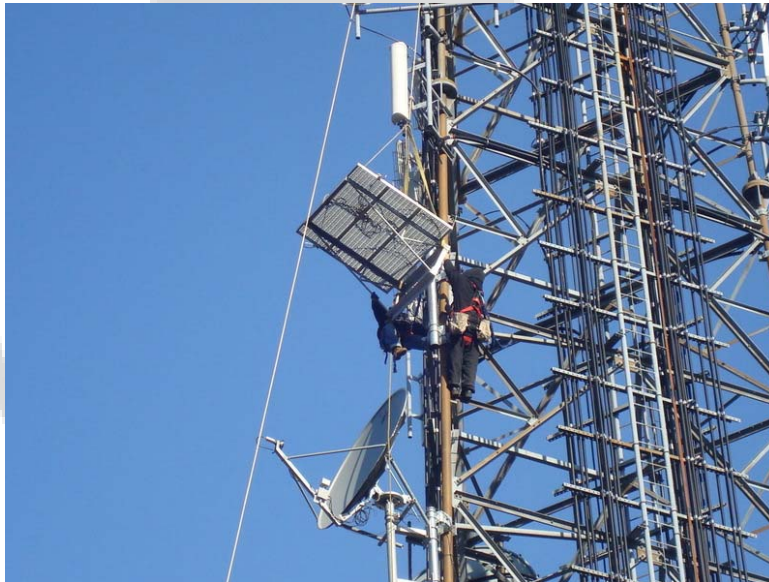

Introduction

The KMB team has completed site development and design services throughout the USA and Europe for various carriers. This portfolio is a small selection of some Design & Build work we've done for FLO TV.

Design & Build

Qualcomm – FLO TV – KMB is providing Design & Build services for this client throughout the USA. FLO TV is a Qualcomm company that provides independent live TV broadcast to your mobile device you can visit their website at www.flotv.com.

Installation of a Ku dish and associated ice shield. The Ku dishes receive the broadcast signal via satellite which is then broadcast through the UHF antenna.

FLO TV shelter on a reinforced concrete foundation with integrated back-up generator.

Installation of a FLO TV compact shelter. This shelter is fully integrated on a prefabricated reinforced concrete pad with the heat exchanger, transformer and generator already installed and wired ready for testing and commissioning.